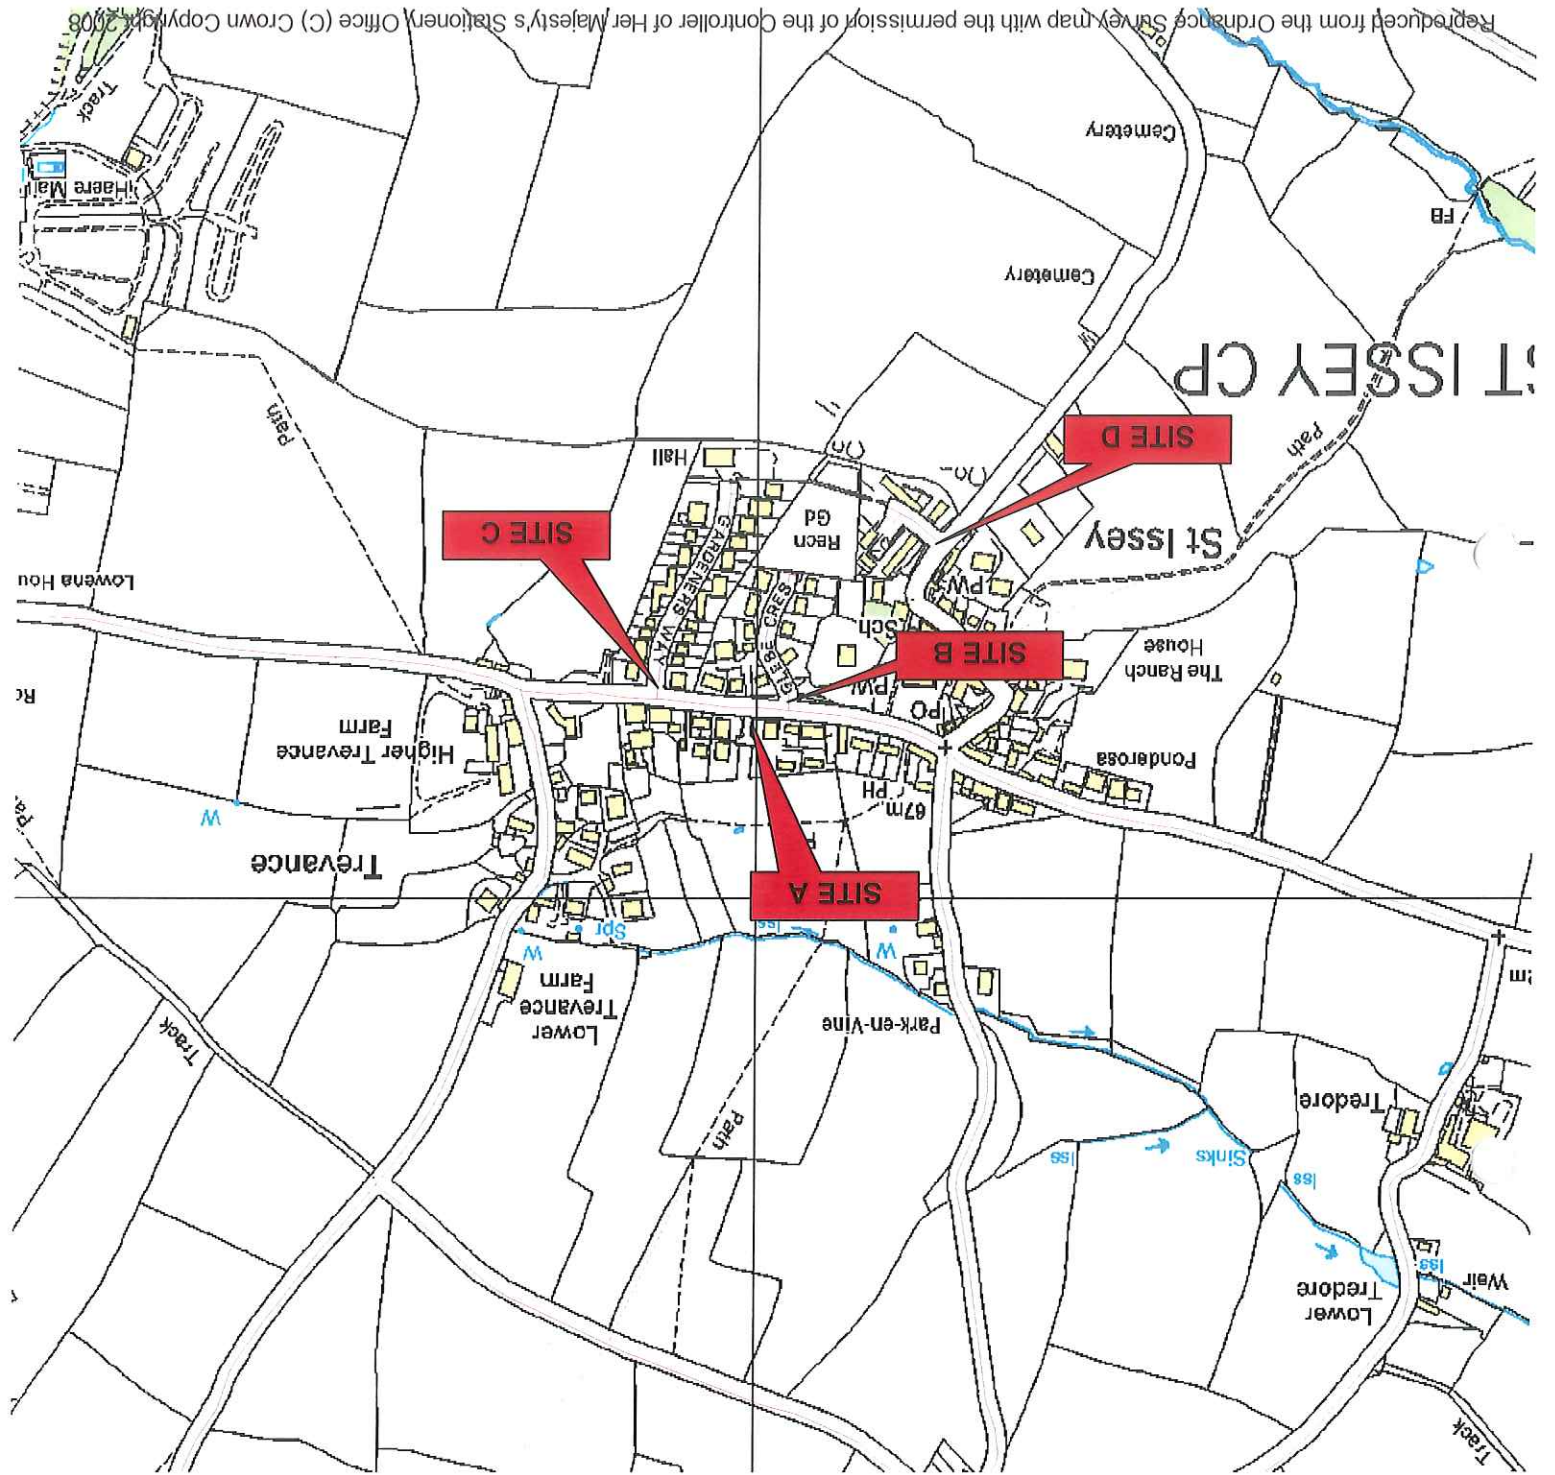

## SITE LOCATION PLAN

Reproduced from the Ordnance Survey map with the permission of the Controller of Her Majesty's Stationery Office (C) Crown Copyright 2008

**ST ISSEY PARISH COUNCIL  
AGENCY GRASS CUTTING**

**SITE LOCATION: SITE A MEADOW WAY**

**TOTAL AREA: 83 m<sup>2</sup>**

# ST ISSEY PARISH COUNCIL AGENCY GRASS CUTTING

**SITE LOCATION: SITE B GLEBE CRESCENT**

**TOTAL AREA: 354 m<sup>2</sup>**

**ST ISSEY PARISH COUNCIL  
AGENCY GRASS CUTTING**

**SITE LOCATION: SITE C GARDENERS WAY**

**TOTAL AREA: 78 m<sup>2</sup>**

**ST ISSEY PARISH COUNCIL  
AGENCY GRASS CUTTING**

**SITE LOCATION: SITE D SENTRY CLOSE**

**TOTAL AREA: 132 m<sup>2</sup>**